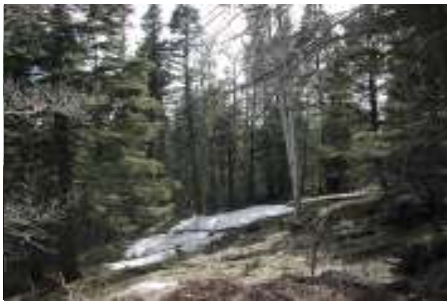

# Nice Views and Near Ski Slope

## Chalet 2, Lot 1359

*This .79 acre lot is in a beautiful area with nice views. Very close to skiing and other amenities. Abundant wildlife and nicely treed with pine and fir. Electricity, phone and water to lot. Resort Membership: Basic \$1235/year. Great place to build your Mountain Dream Home.*